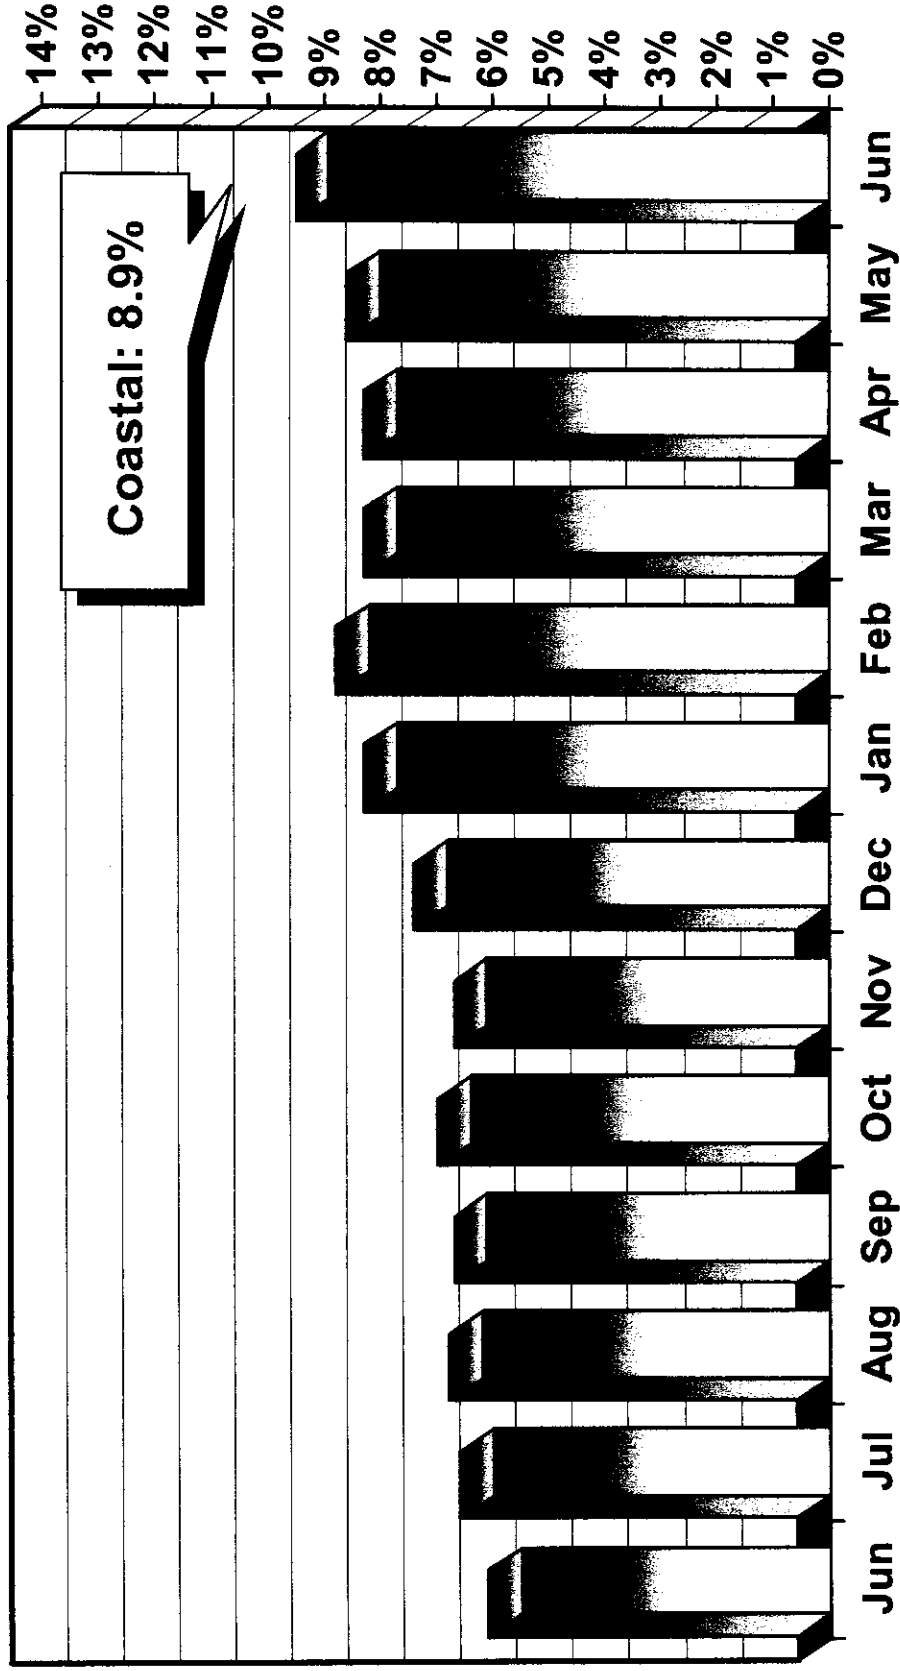

# Coastal Region Unemployment Rate (Not Seasonally Adjusted)

2008

2009

Note: Coastal Region includes Bryan, Bulloch, Camden, Chatham, Effingham, Glynn, Liberty, Long, McIntosh and Screven counties.

Source: Georgia Department of Labor - Michael L. Thurmond, Commissioner